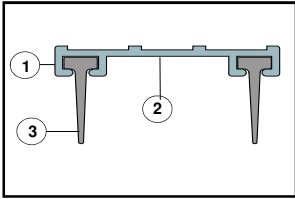

IS3022si

Fitting Instruction

Door Bottom or Meeting Stile seal with Silicone Rubber fins

Length:

DESCRIPTION OF CONTENTS

- Aluminium carrier (1)
- Pre-slotted holes (2)
- Silicone gaskets (3)
- Bag of screws
- Fitting instructions

TOOLS REQUIRED FOR INSTALLATION

- Tape measure
- Saw (power or hand)
- Screw driver
- Drill (power or hand)
- Knife
- Pencil or Marker

INSTALLATION DETAIL

STEP 1

If installed, remove door from its hinge, lay the door on its edge and firmly restrain.

STEP 2

Measure door height/width and cut the seal to suit, using a sharp knife for the silicone gasket and a saw (power or hand) for the aluminum section.

STEP 3

Screw fix the aluminum section onto the door stile/bottom using the screws supplied. (fixing holes are pre-slotted)

STEP 4

Ends of the aluminum channel can be centre punched to prevent gasket moving in the carrier.

STEP 5

Re-hang the door.

We recommend the IS3022si be used together with a Lorient Integrity™ 4000 series threshold plate.