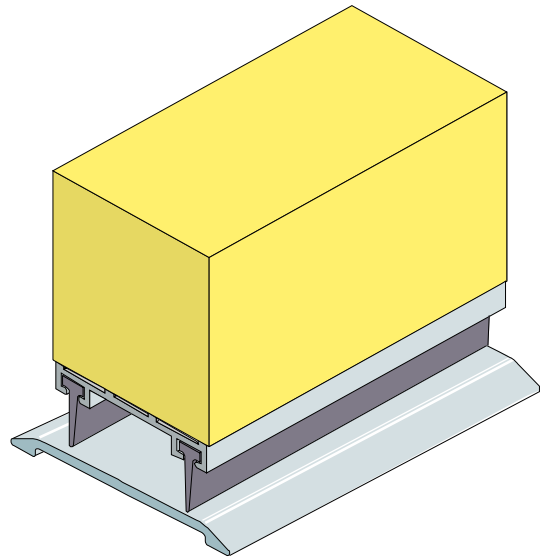

OTHER INTEGRITY™ ARCHITECTURAL SEALS INCLUDE:

■ Door Perimeter Seals	■ Threshold Plates
■ Door Bottom Seals	■ Brush Seals
■ Automatic Door Bottom Seals	■ Magnetic Seals

Contact your nearest Lorient office for further details.

AUSTRALIA
Lorient Australia
Tel 1300 858 010

ASIA PACIFIC
Lorient Pacific Limited Hong Kong
Tel: (+852) 2505 0328

EUROPE
Lorient Polyproducts Ltd UK
Tel: (+44) 1626 834252

MIDDLE EAST
Lorient Middle East Building
Materials Trading LLC Dubai
Tel (+971) 4267 4339
Fax (+971) 4267 5339