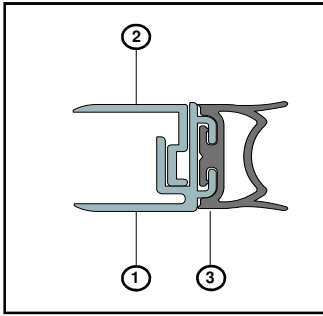

## Fitting Instruction

Glass door meeting edge seals  
With silicone rubber seals.

Length:

### DESCRIPTION OF CONTENTS

- Aluminium gasket carrier (1)
- Aluminium side leg (2)
- Silicone rubber gasket (3)
- Fitting Instruction

#### STEP 4

Separate the gasket carrier and side leg. Remove the self adhesive backing tape from the gasket holder (1) and firmly apply to the edge of the glass door.

#### STEP 5

Remove the self adhesive backing tape from the side leg (2). Starting at the top of the door engage it into the gasket carrier and bring the two together.