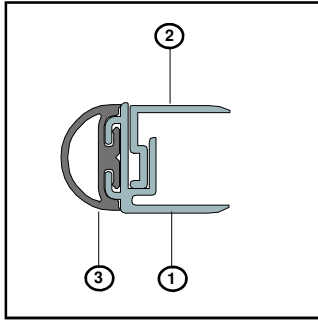

## Fitting Instruction

Glass door meeting edge seals  
With silicone rubber seals.

Length:

### DESCRIPTION OF CONTENTS

- Aluminium gasket carrier (1)
- Aluminium side leg (2)
- Silicone rubber gasket (3)
- Fitting Instruction

#### STEP 4

Separate the gasket carrier and side leg. Remove the self adhesive backing tape from the gasket holder (1) and firmly apply to the edge of the glass door.

#### STEP 5

Remove the self adhesive backing tape from the side leg (2). Starting at the top of the door engage it into the gasket carrier and bring the two together.