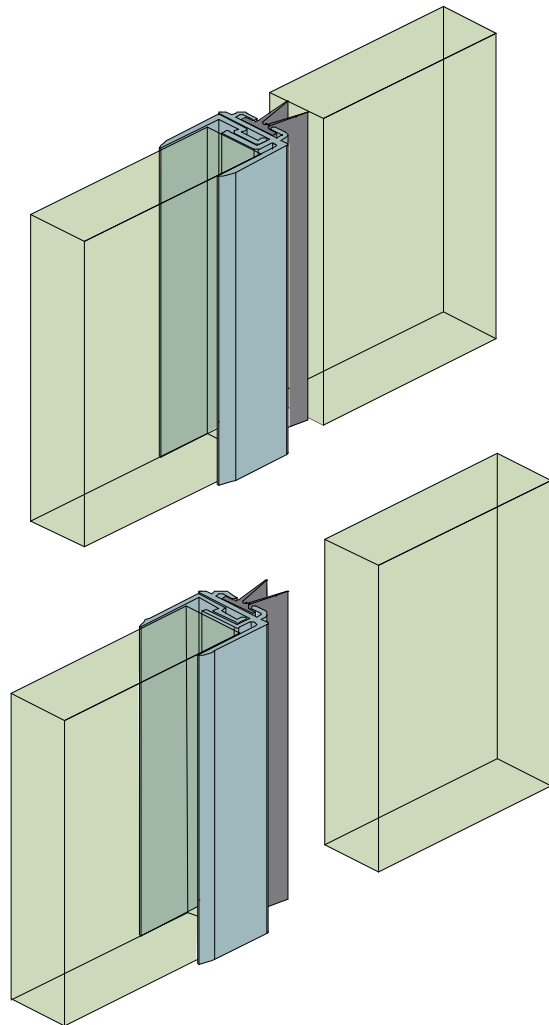

OTHER INTEGRITY™ ARCHITECTURAL SEALS INCLUDE:

- Door Perimeter Seals
- Door Bottom Seals
- Automatic Door Bottom Seals
- Threshold Plates
- Brush Seals
- Magnetic Seals

Contact your nearest Lorient office for further details.

AUSTRALIA
Lorient Australia
Tel 1300 858 010

ASIA PACIFIC
Lorient Pacific Limited Hong Kong
Tel: (+852) 2505 0328

EUROPE
Lorient Polyproducts Ltd UK
Tel: (+44) 1626 834252

MIDDLE EAST
Lorient Middle East Building
Materials Trading LLC Dubai
Tel (+971) 4267 4339
Fax (+971) 4267 5339