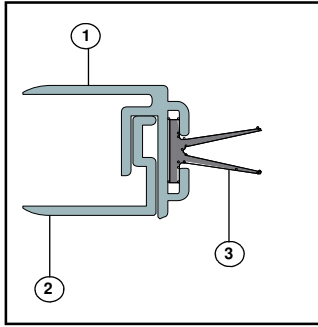

IS7330si

Fitting Instruction

Glass door meeting edge seals
With silicone rubber fin seal.

Length:

DESCRIPTION OF CONTENTS

- Aluminium gasket carrier (1)
- Aluminium side leg (2)
- Silicone rubber gasket (3)
- Fitting Instruction

TOOLS REQUIRED FOR INSTALLATION

- Tape measure
- Saw (power or hand)
- Knife
- Pencil or marker

INSTALLATION DETAIL

STEP 1

Remove the seal from the packaging and measure the height of the meeting edges.

STEP 2

Separate the gasket carrier and side leg. Remove the self adhesive backing tape from the gasket holder (1) and firmly apply to the edge of the glass door.

STEP 5

Remove the self adhesive backing tape from the side leg (2). Starting at the top of the door engage it into the gasket carrier and bring the two together.

STEP 6

Press the two firmly together to ensure that the self adhesive tape is adhered to the glass.

IMPORTANT – Ensure that the installation of this product does not impede the opening or closing of the door. It is recommended to check the adjustment of the door seal periodically to ensure the door assembly to which it is fitted, closes properly.