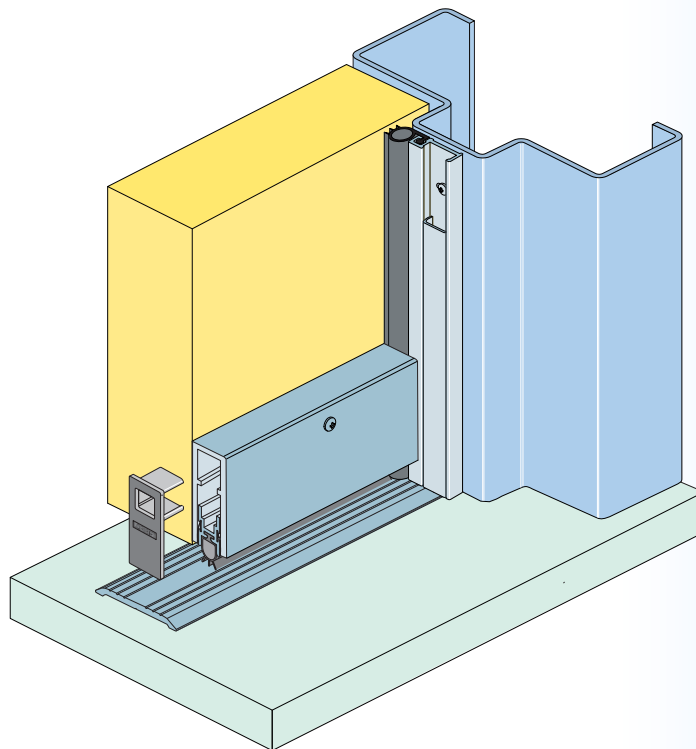

Acoustic Sealing Solutions

Solution for Fire-Rated Proprietary Door to Achieve Rw30

Single Leaf / Single Swing

IS7025si & IS8011si

Description

IS7025si perimeter seal - slim-line, stop-mounted acoustic & smoke seal featuring a durable silicone bulb.

IS8011si automatic door bottom seal - medium duty, face-fixed or semi-mortised automatic door bottom seal.

Application

This sealing combination suitable for typical fire-rated entry doors & passage doors for apartments, hotels, motels & aged care facilities where a sound insulation minimum of Rw30 is required.

* Shown with an IS4130 threshold plate to provide an optimum sealing surface for door bottom seals.

Please contact our office if you require any further information

NSW Ph: (02) 9907 3844 Fax: (02) 9907 3855

VIC Ph: (03) 9785 2688 Fax: (03) 9785 2386

QLD Fax: (07) 3635 5000 Fax: (07) 3861 9266

E-mail integrity@lorient.com.au

www.lorient.com.au

Datasheet D-SOL002-08/08. Other datasheets available on request. Copyright © 2008 Lorient Australia