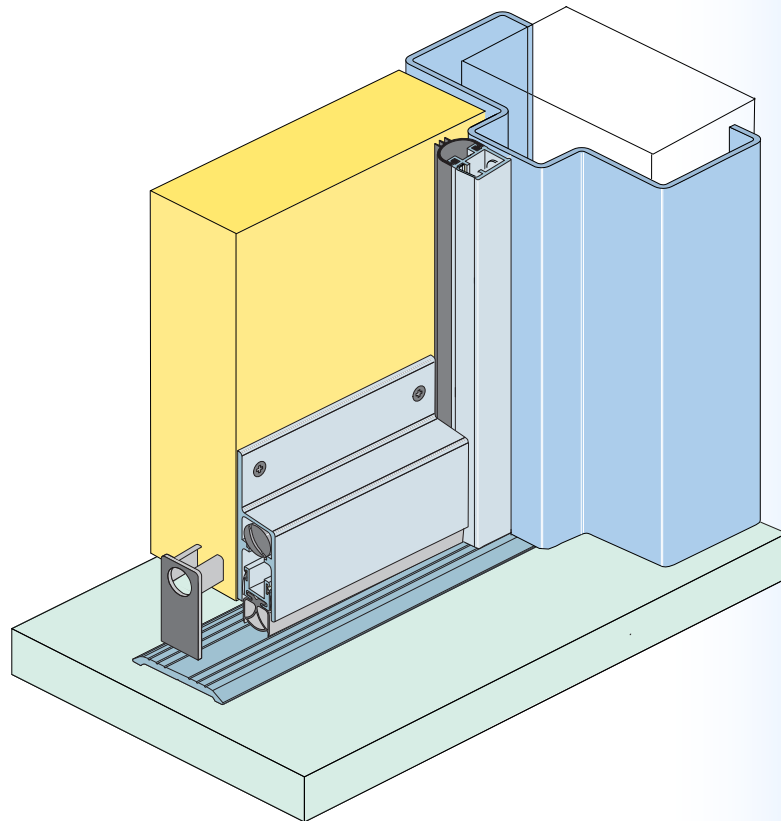

Acoustic Sealing Solutions

Solution for Fire-Rated Proprietary Door to Achieve Rw30

Single Leaf / Single Swing

IS7080si & IS8090si

Description

IS7080si perimeter seal - compact, stop-mounted acoustic & smoke seal featuring a durable silicone bulb.

IS8090si automatic door bottom seal - heavy duty, face-fixed or semi-mortised automatic door bottom seal.

Application

This sealing combination suitable for typical fire-rated entry doors & passage doors for apartments, hotels, motels & aged care facilities where a sound insulation minimum of Rw30 is required.

* Shown with an IS4130 threshold plate to provide an optimum sealing surface for door bottom seals.

Please contact our office if you require any further information

NSW Ph: (02) 9907 3844 Fax: (02) 9907 3855