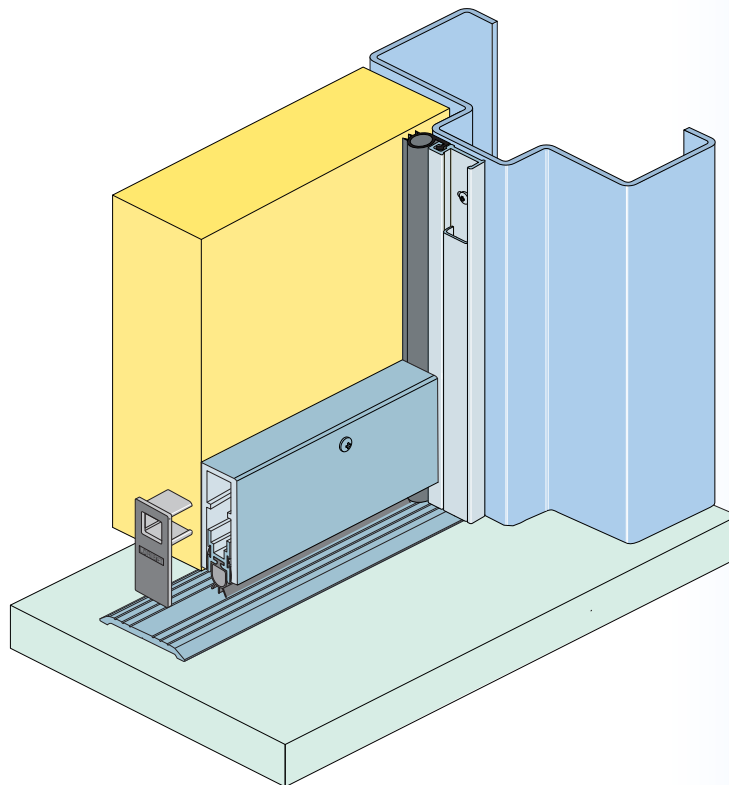

Acoustic Sealing Solutions

Solution for Non-Rated 40mm Solid Core Timber Door to Achieve Rw30

Single Leaf / Single Swing

IS7025si & IS8011si

Description

IS7025si perimeter seal - slim-line, stop-mounted acoustic & smoke seal featuring a durable silicone bulb.

IS8011si automatic door bottom seal - medium duty, face-fixed or semi-mortised automatic door bottom seal.

Application

This sealing combination suitable for typical entry doors for apartments, hotels, motels & aged care facilities where a sound insulation minimum of Rw30 is required.

* Shown with an IS4130 threshold plate to provide an optimum sealing surface for door bottom seals.

Please contact our office if you require any further information

NSW Ph: (02) 9907 3844 Fax: (02) 9907 3855

VIC Ph: (03) 9785 2688 Fax: (03) 9785 2386

QLD Ph: (07) 3635 5000 Fax: (07) 3861 9266

E-mail integrity@lorient.com.au

www.lorient.com.au

Datasheet D-SOL006-08/08. Other datasheets available on request. Copyright © 2008 Lorient Australia