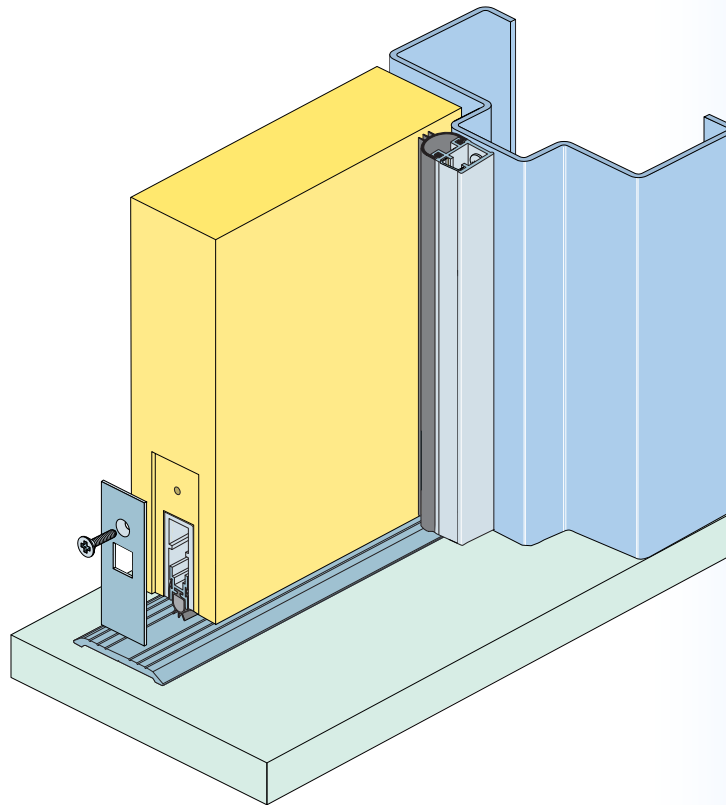

### Solution for Non-Rated 40mm Solid Core Timber Door to Achieve Rw30

Single Leaf / Single Swing

##### Description

**IS7080si perimeter seal** - compact, stop-mounted acoustic & smoke seal featuring a durable silicone bulb.

**IS8010si automatic door bottom seal** - medium duty, fully-mortised automatic door bottom seal.

##### Application

This sealing combination suitable for typical solid core timber entry doors for apartments, hotels, motels & aged care facilities where a sound insulation minimum of Rw30 is required.