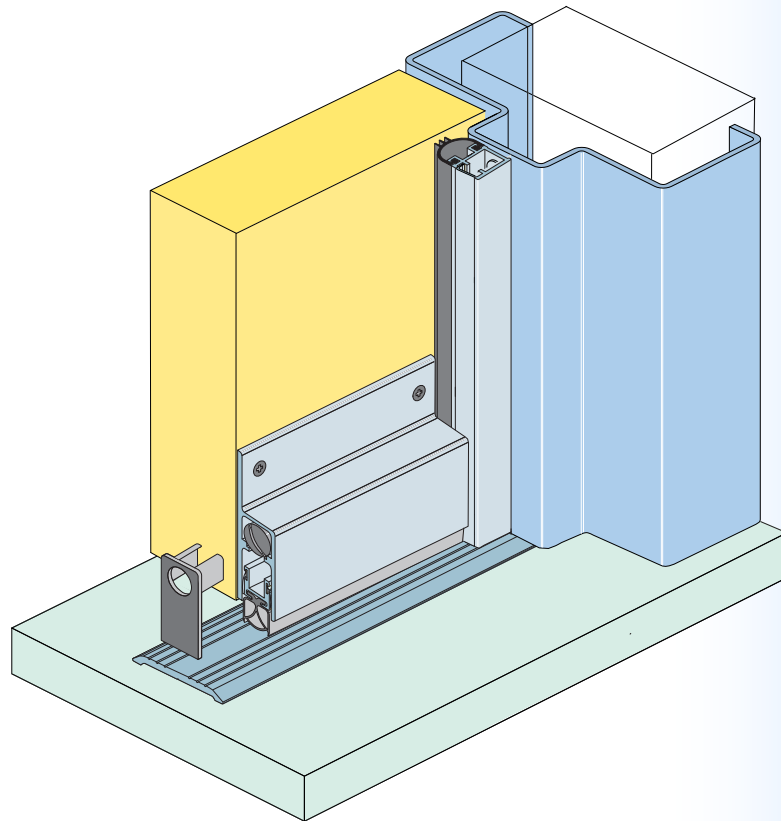

Acoustic Sealing Solutions

Solution for Non-Rated 40mm Solid Core Timber Door to Achieve Rw30

Single Leaf / Single Swing

IS7080si & IS8090si

Description

IS7080si perimeter seal - compact, stop-mounted acoustic & smoke seal featuring a durable silicone bulb.

IS8090si automatic door bottom seal - heavy duty, face-fixed or semi-mortised automatic door bottom seal.

Application

This sealing combination suitable for typical solid core timber entry & passage doors for apartments, hotels, motels & aged care facilities where a sound insulation minimum of Rw30 is required.

* Shown with an IS4130 threshold plate to provide an optimum sealing surface for door bottom seals.

Please contact our office if you require any further information

NSW Ph: (02) 9907 3844 Fax: (02) 9907 3855