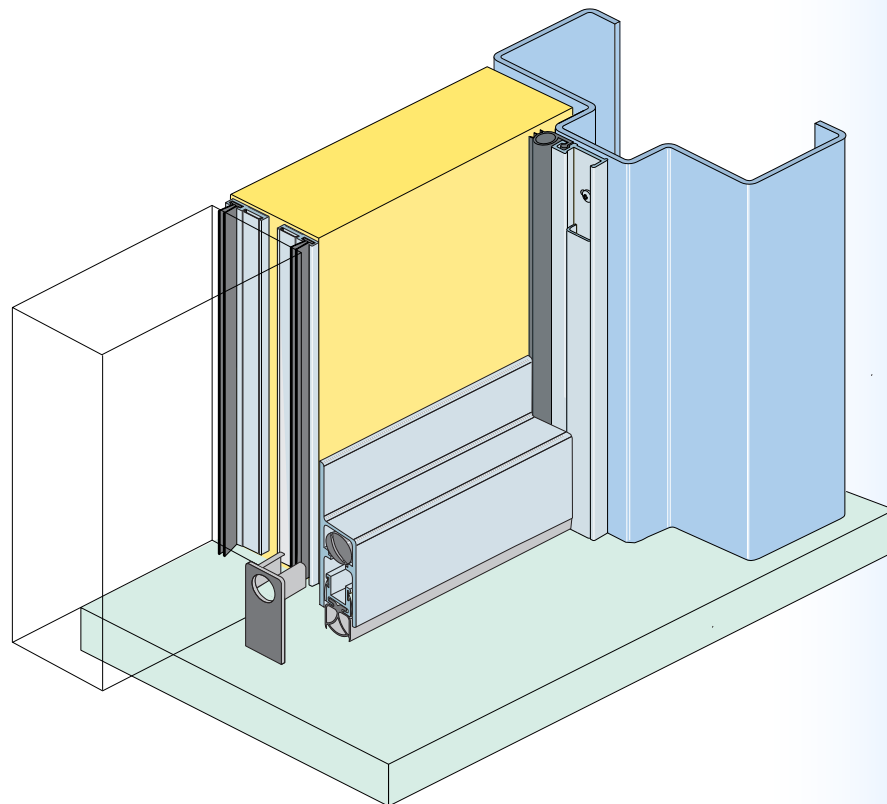

Acoustic Sealing Solutions

Solution for Non-Rated 40mm Solid Core Timber Door to Achieve Rw30

Double Leaf / Single Swing

IS7025si / IS7070si / IS8090si

Description

IS7025si perimeter seal - slim-line, stop-mounted acoustic & smoke seal featuring a durable silicone bulb.

IS7070si perimeter seal - slim-line perimeter & astragal seal with twin-finned, high performance silicone gaskets.

IS8090si automatic door bottom seal - heavy duty, face-fixed or semi-mortised automatic door bottom seal.

Application

This sealing combination suitable for typical double entry doors & passages for apartments, hotels, motels & aged care facilities where a sound insulation minimum of Rw30 is required.

Please contact our office if you require any further information